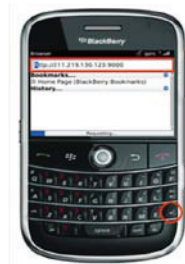

## I-PHONE

1. Select the Safari browser

2. Enter the IP address or URL to connect.  
And Click the [GO] button.

3. Enter the User name and Password then you can see the image. (Default ADMIN / 1234)

## Blackberry

1. Select the Web browser

2. Enter the IP address or URL to connect.  
And press the Enter button.

3. Enter the User name and Password then you can see the image. (Default ADMIN / 1234)